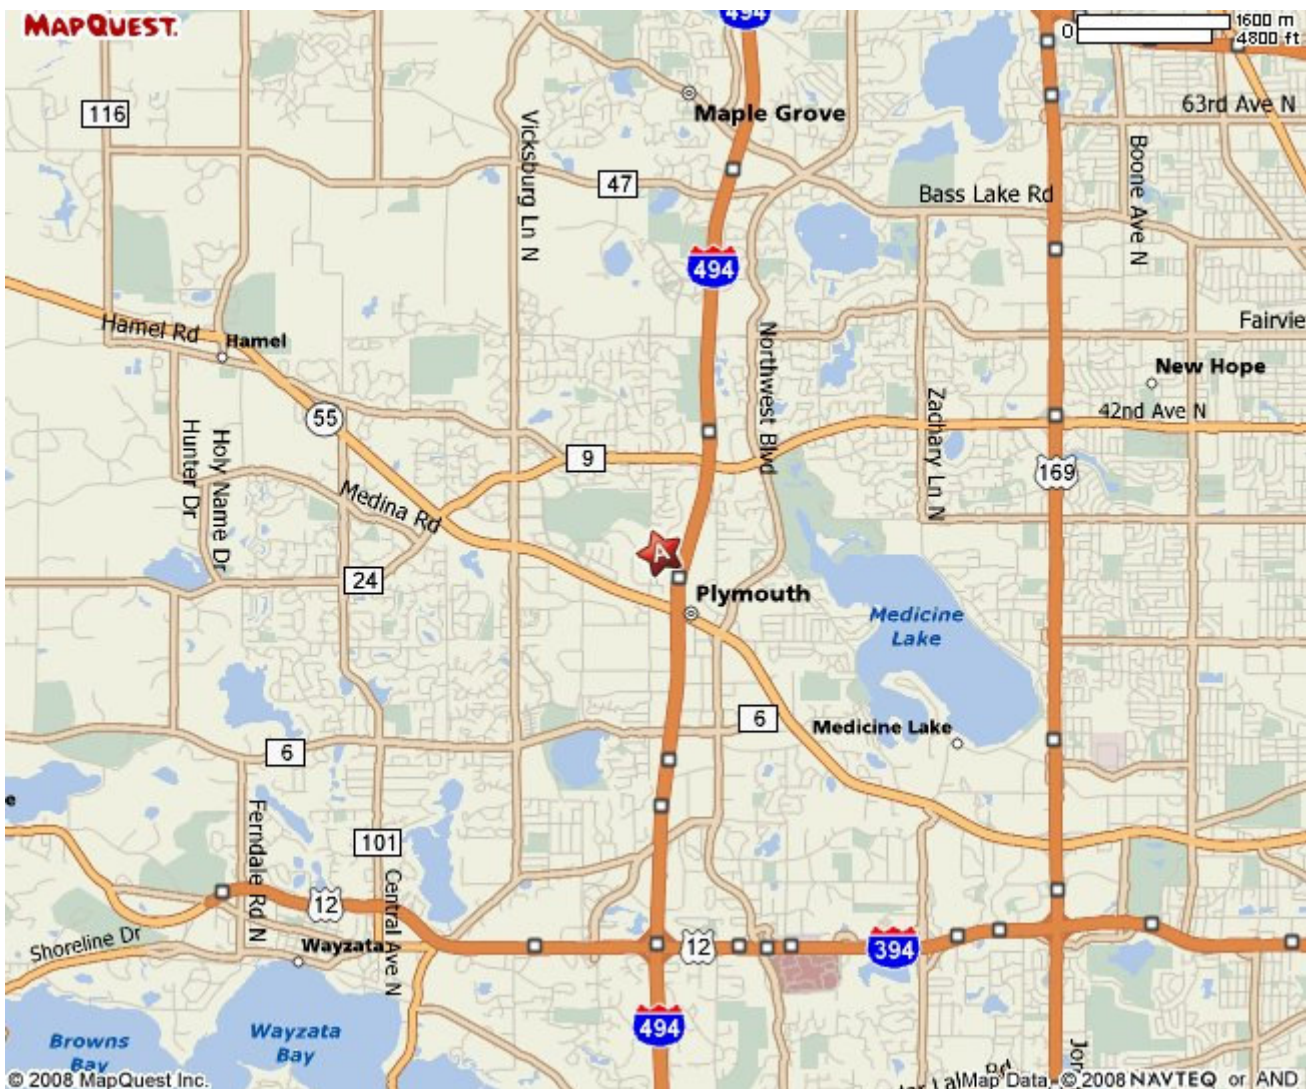

Speak your request and go! Free MapQuest directions by phone: **1-800-FREE411** (1-800-373-3411).

MAPQUEST.

A: 3340 Annapolis Ln N, Plymouth, MN 55447-5372

All rights reserved. Use subject to License/Copyright Map Legend